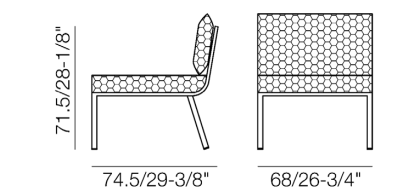

Middle sofa
JRR 1658 M

Frame
Aluminium extrusion
Frame finiture
Powder painting

Cushions
Cushions shaped foam