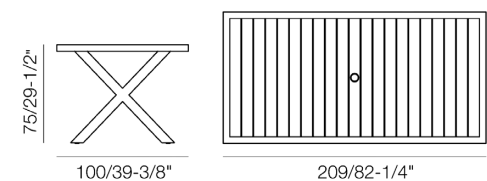

Dining table
JRX 1755 T1

Frame
Aluminium extrusion
Frame finiture
Powder painting

Top
Resin wood