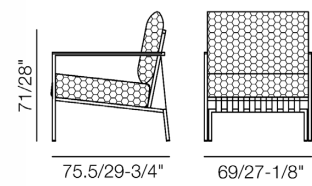

★ Diagonal collection ★

/ dining table / coffee table / large sofa / middle sofa / single sofa / double sofa / ottoman /

PJRR 1725 C corner sofa
 PJRR 1725 1R single sofa with right armrest

PJRR 1803 1A large end sofa
 PJRR 1803 M middle sofa
 PJRR 1803 1B single sofa with left armrest
 PJRR 1803 OT ottoman

PJRR 1803 1A large end sofa
 PJRR 1803 M middle sofa

Diagonal-052 は表紙裏に掲載。

KOTA

Single sofa
JRR 1701 1L

Frame
Aluminium extrusion
Frame finiture
Powder painting

Armrest
Resin wood
Cushions
Cushions shaped foam