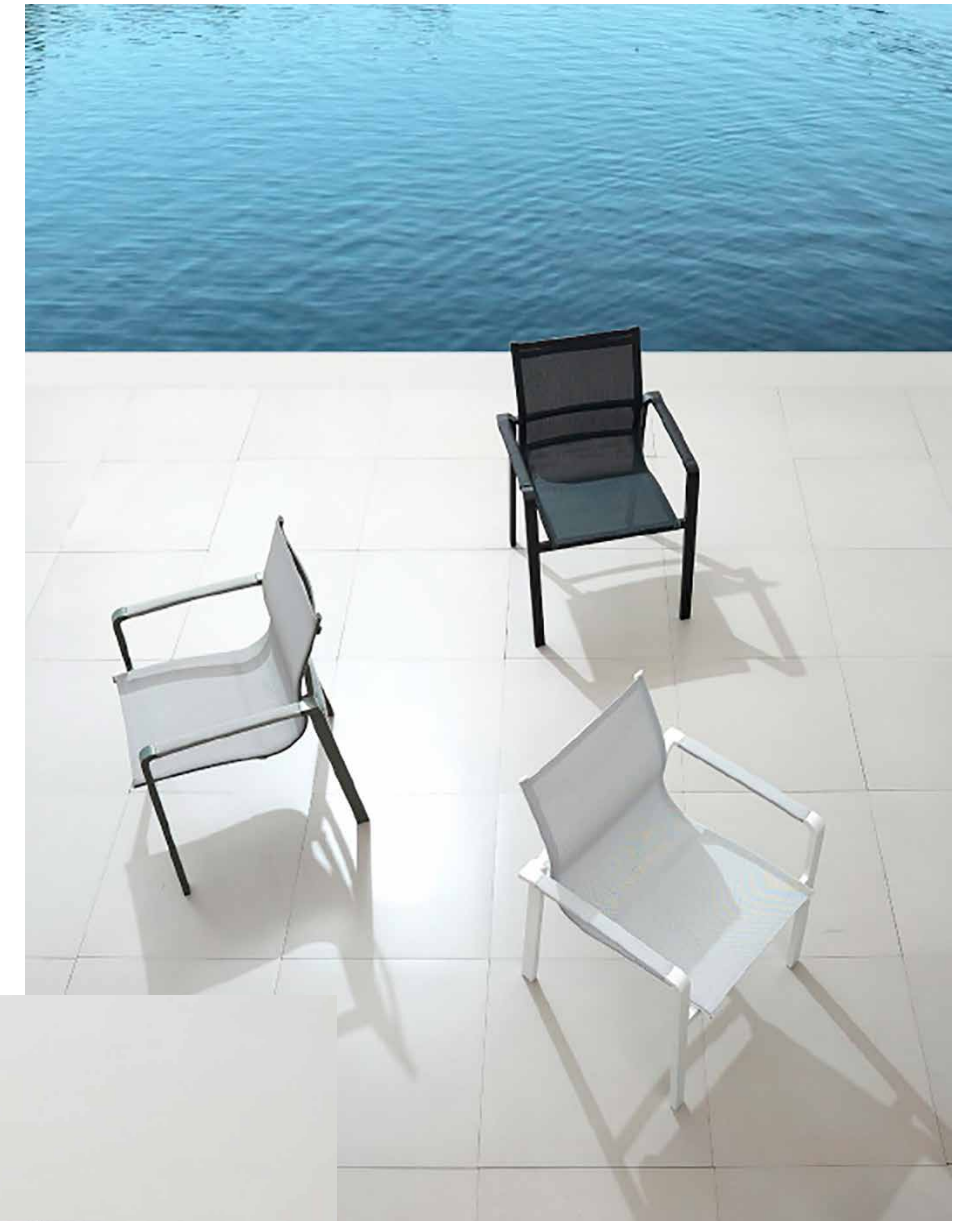

★ Duna ★

/ dining table / dining chair /

PJRR 1802 1 dining chair