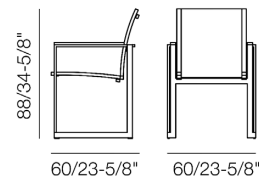

Frame
Aluminium extrusion
Frame finiture
Powder painting

Seat
Sling mesh
Armrest
Resin wood

Bar chair
JRX 1755 1H

Frame
Aluminium extrusion
Frame finiture
Powder painting

Seat
Sling mesh
Armrest
Resin wood