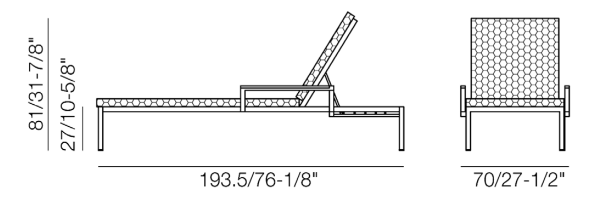

Top
Glass

054 / 055

Sunbed
JRR 1701 S

Frame
Aluminium extrusion
Frame finiture
Powder painting

Armrest
Resin wood
Cushions
Cushions shaped foam

MARTINA

Single sofa
JRR 1658 1L

Frame
Aluminium extrusion
Frame finiture
Powder painting