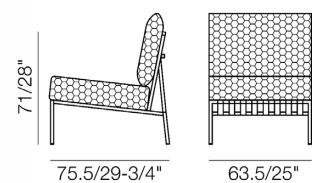

Middle sofa
JRR 1701 M

Frame
Aluminium extrusion
Frame finiture
Powder painting

Cushions
Cushions shaped foam