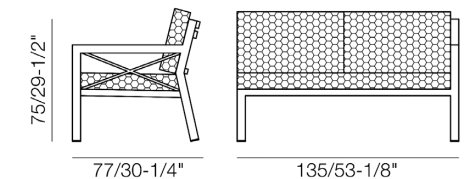

056 / 057

Double sofa with left armrest
JRR 1725 2A

Frame
Aluminium extrusion
Frame finiture
Powder painting

Cushions
Cushions shaped foam