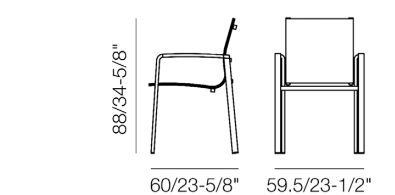

Top
Glass

DUNA

Dining chair
JRX 1802 1

Frame
Aluminium extrusion
Frame finiture
Powder painting

Seat
Sling mesh

News 2018

RENNIE

Dining chair
JRX 1755 1