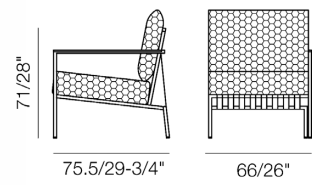

Single sofa with left/ right armrest
JRR 1701 1B / JRR 1701 1R

Frame
Aluminium extrusion
Frame finiture
Powder painting

Armrest
Resin wood
Cushions
Cushions shaped foam