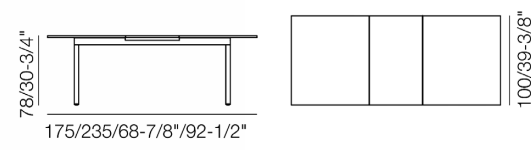

Extensible dining table
JRX 1813 TE

Frame
Aluminium extrusion
Frame finiture
Powder painting

Top
Glass