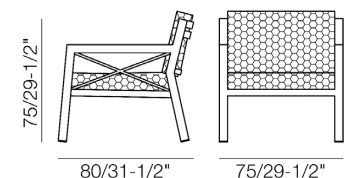

CLARA

Single sofa
JRR 1725 1L

Frame
Aluminium extrusion
Frame finiture
Powder painting

Cushions
Cushions shaped foam