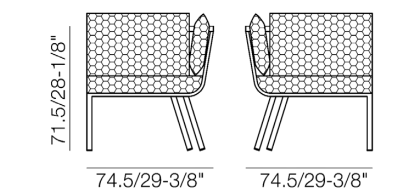

Cushions
Cushions shaped foam

Corner/ Side sofa
JRR 1658 C

Frame
Aluminium extrusion
Frame finiture
Powder painting

Cushions
Cushions shaped foam

Middle sofa
JRR 1658 M

Frame
Aluminium extrusion
Frame finiture
Powder painting