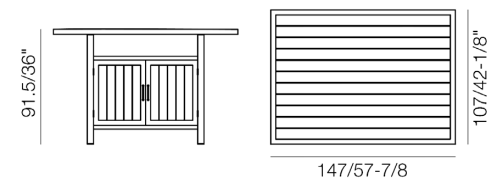

Dining table
JRX 1755 T1

Frame
Aluminium extrusion
Frame finiture
Powder painting

Top
Resin wood

Bar table
JRX 1775 HT

Frame
Aluminium extrusion
Frame finiture
Powder painting

Top
Resin wood

CLARA

Single sofa
JRR 1725 1L