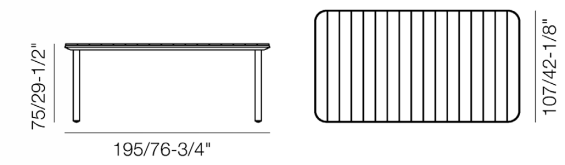

Dining table
JRR 1804 T1

Frame
Aluminium extrusion
Frame finiture
Powder painting

Top
Resin wood