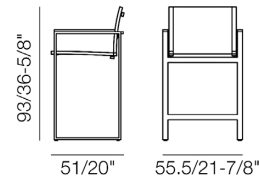

Frame
Aluminium extrusion
Frame finiture
Powder painting

Seat
Sling mesh
Armrest
Resin wood

Bar chair
JRX 1755 1H

Frame
Aluminium extrusion
Frame finiture
Powder painting

Seat
Sling mesh
Armrest
Resin wood