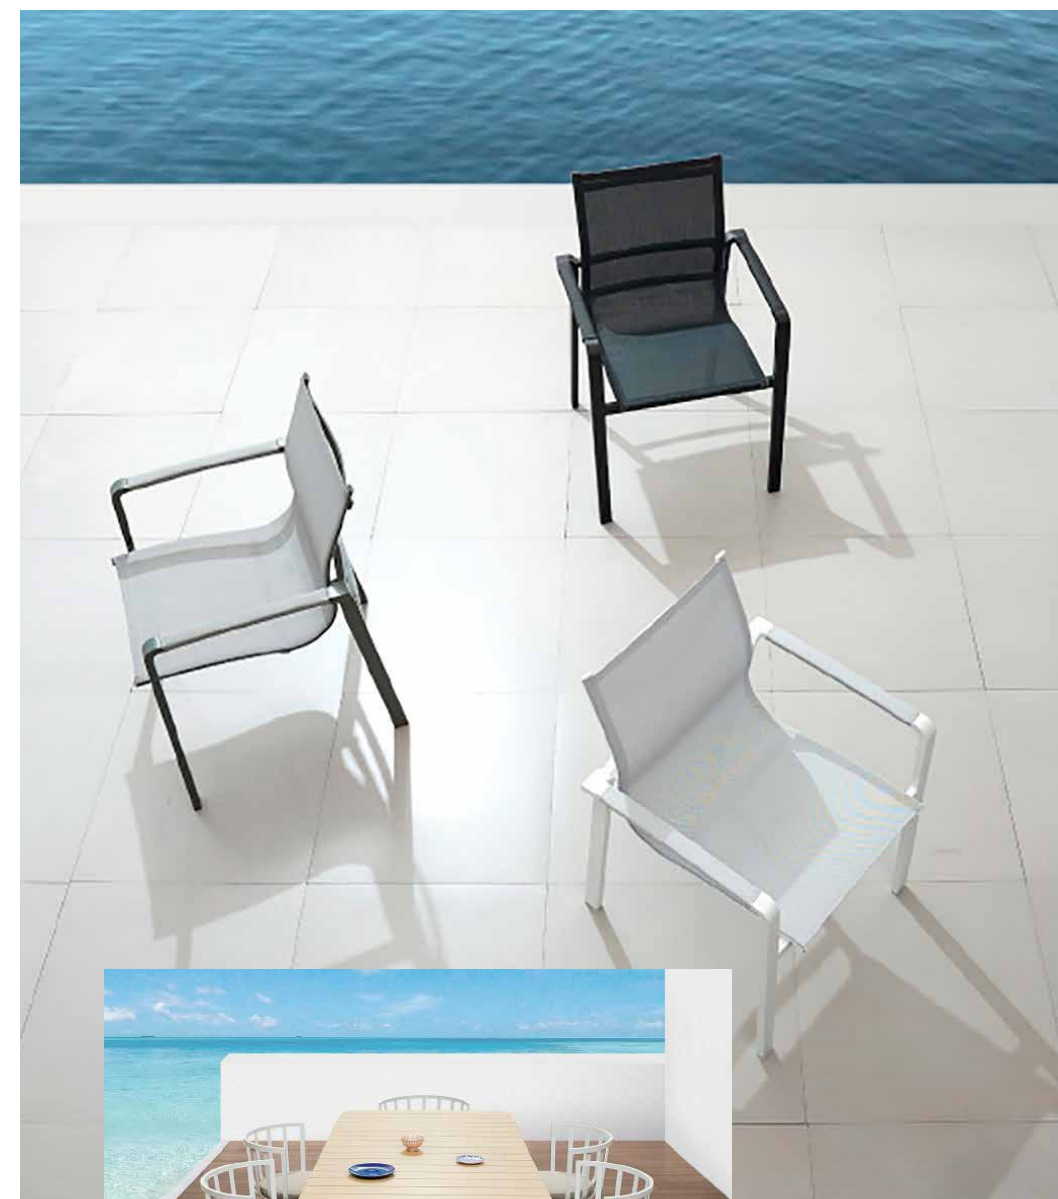

アウトドア 家具

Outdoor Furniture

Duna collection: