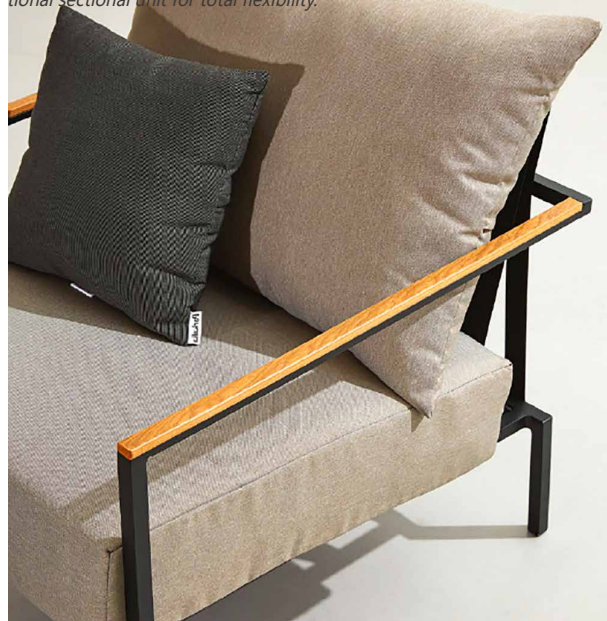

PJRR 1701 1L single sofa

kota-008

PJRR 1701 1 dining chair
PJRX 1813 TE extensible dining table

★ Kota collection ★

/ dining chair / sunbed / corner unit / middle sofa / single sofa (with armrest) / ottoman /

Minimalist and chic, Kota combines a light-weight geometric aluminium frame . . .

Kota collection:

with hard-wearing fabric strips. These bands create a supportive seat, while a supplementary cushions ensures this contemporary series blends seamlessly into any surrounding. The collection includes a sturdy dining chair, relaxing sunbed, and cushioned armchair; as well as sofa with optional sectional unit for total flexibility.