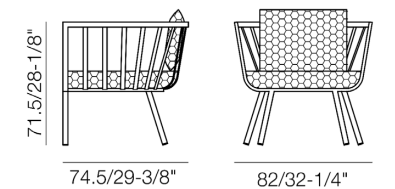

MARTINA

Single sofa
JRR 1658 1L

Frame
Aluminium extrusion
Frame finiture
Powder painting

Cushions
Cushions shaped foam