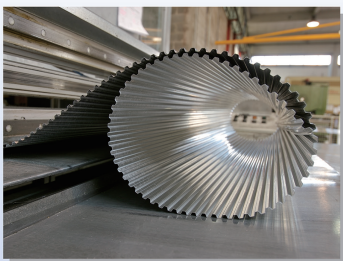

■主な販売商品 Main Products

壁、天井、床、ドア用ポート材の供給及び装飾加工
Supply of wall panels, ceiling panels, floor panels, door panels, together with decorative fabrication

各種床材 (デッキコンポジット、
PVCタイル、カーペット他)
Various kinds of flooring materials
(deck composite, PVC tile, carpet, etc.)