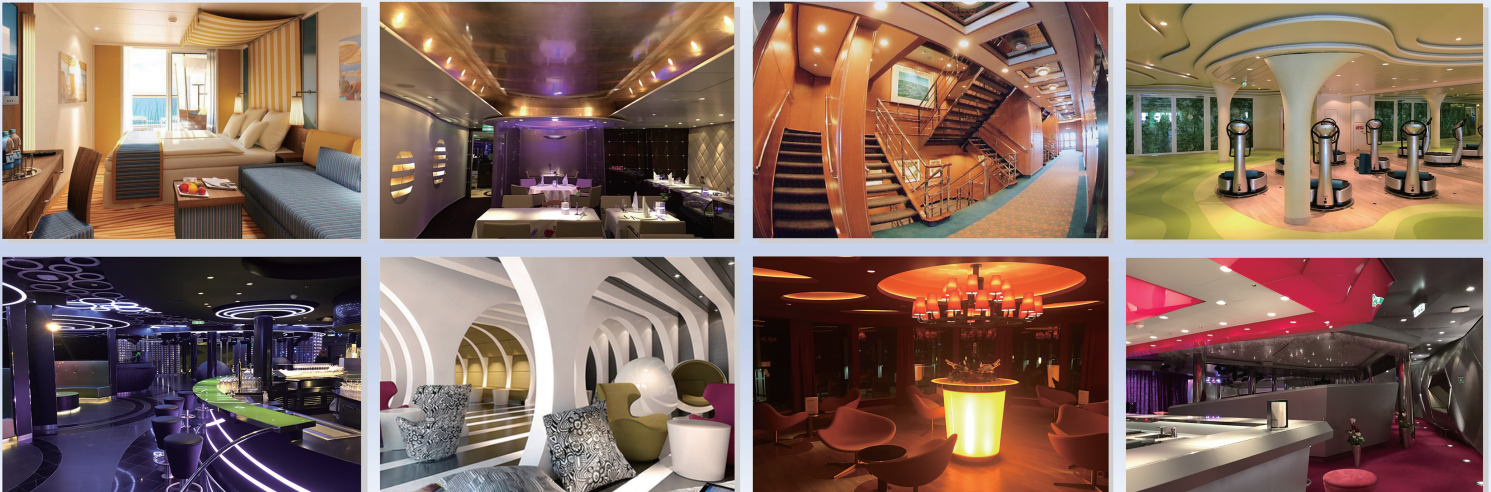

■主な業務 Main Business Activities

船舶用内装材料調達 Supplying interior materials for passenger ships